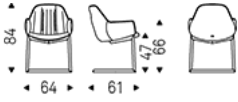

SCARLETT Cantilever

Design: Luca Signoretti

Dimension